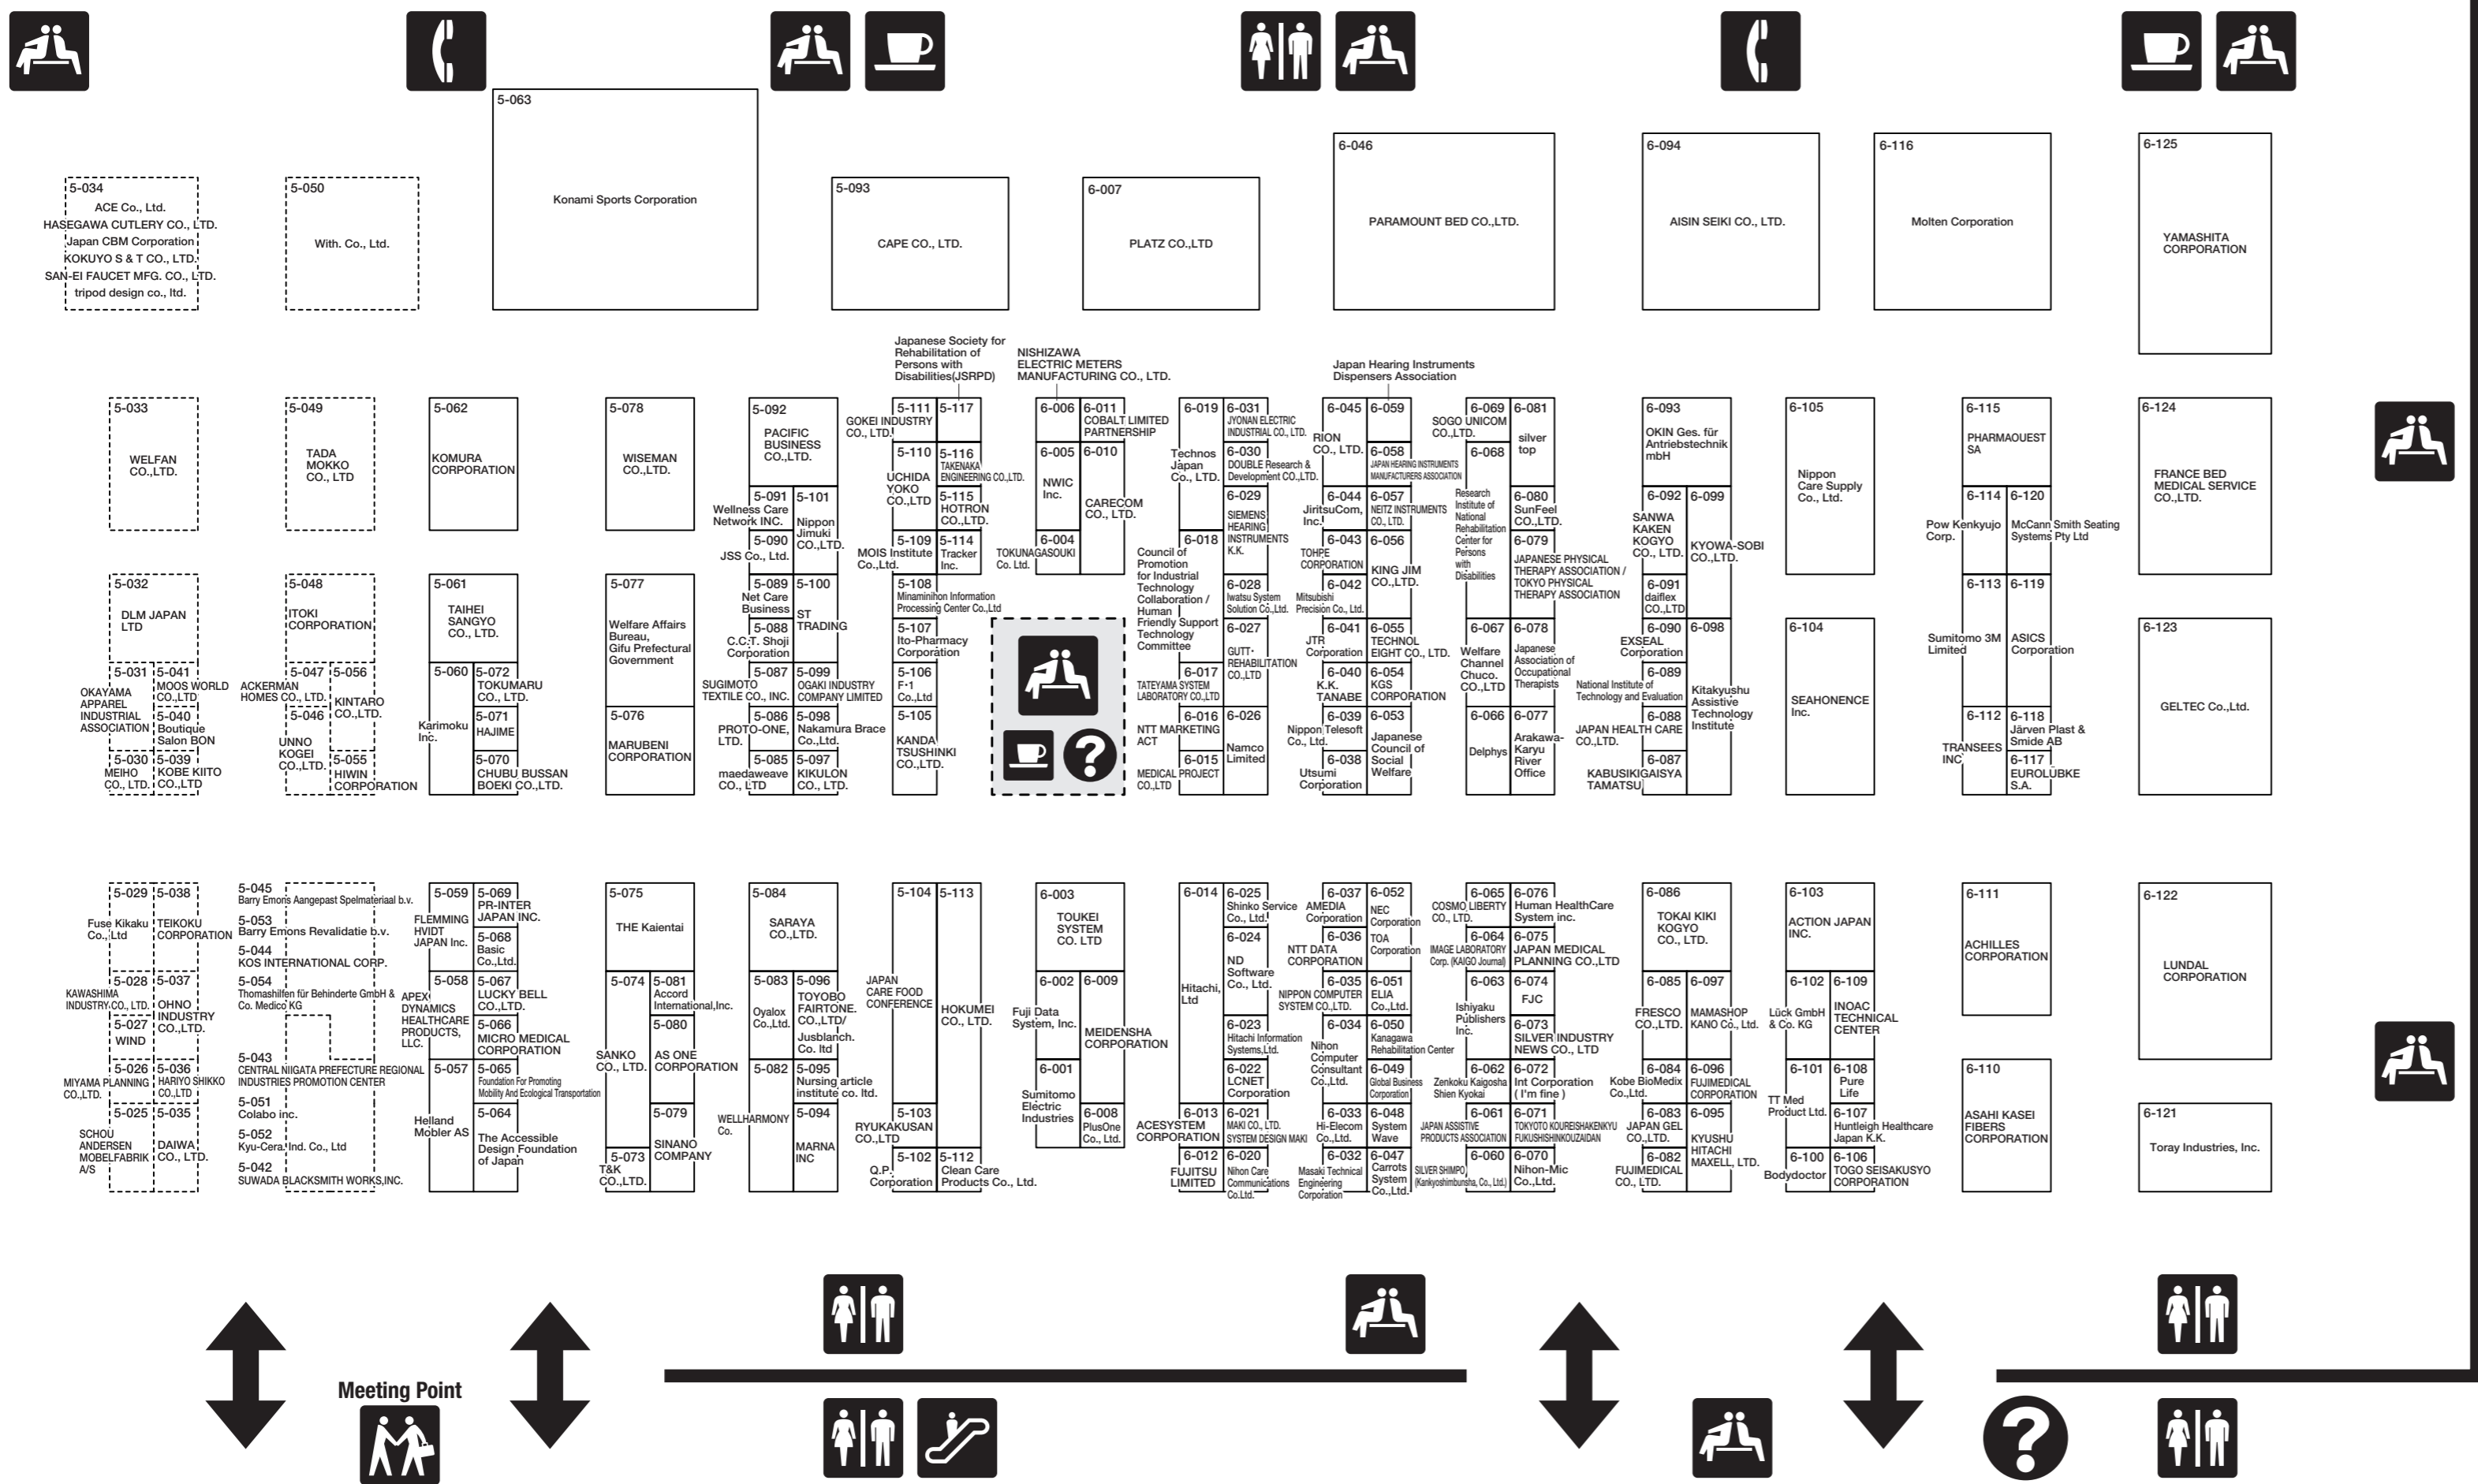

Guide for East Hall 5 - 6 (Aisle Carpet Color: Orange)

East Hall 5

East Hall 6

- 総合案内所 / 会場案内所 Information
- エレベーター Elevator
- エスカレーター Escalator The escalator next to East Hall 4 is for wheelchair users.
- トイレ Restroom
- 電話 Telephone
- 休憩所 Lounge
- 軽食コーナー Snack Corner There are also restaurants within the Tokyo Big Sight facilities for visitors.
- 待ち合わせ広場 Meeting Point

The Aisle Carpet Color for East Hall 5 - 6 is Orange.

Japanese Exhibitors in East Hall 5 - 6 (Alphabetical Order)

Exhibitor	Booth No.	Exhibitor	Booth No.
Accord International Inc.	5-081	COBALT LIMITED PARTNERSHIP	6-011
ACESYSTEM CORPORATION	6-013	COSMO LIBERTY CO., LTD.	6-065
ACHILLES CORPORATION	6-111	DAIFLEX CO., LTD.	6-091
ACTION JAPAN INC.	6-103	DELPHYS	6-066
AISIN SEIKI CO., LTD.	6-094	DOUBLE RESEARCH & DEVELOPMENT CO., LTD.	6-094
AMEDIA Corporation	6-037	ELIA Co., Ltd.	6-051
Arakawa-Karyu River Office	6-077	EXSEAL Corporation	6-090
AS ONE CORPORATION	5-080	F-1 Co., Ltd.	5-106
ASAHI KASEI FIBERS CORPORATION	6-110	FJC	6-074
ASICS Corporation	6-119	FLEMMING HVIDT JAPAN INC.	5-059
Basic Co., Ltd.	5-068	Foundation For Promoting Mobility And Ecological Transportation	5-065
Bodydoctor	6-100	FRANCE BED MEDICAL SERVICE CO., LTD.	6-124
C.C.T. Shoji Corporation	5-088	FREECO CO., LTD.	6-085
CAPE CO., LTD.	5-093	FREECO CO., LTD.	6-085
CARECOM CO., LTD.	6-010	FUJIMEDICAL CO., LTD.	6-047
Carrots System Co., Ltd.	6-047	FUJIMEDICAL CORPORATION	6-096
CHUBU BUSSAN BOEKI CO., LTD.	5-070	FUJITSU LIMITED	6-012
Clean Care Products Co., Ltd.	5-112	GELTEC Co., Ltd.	6-123
COBALT LIMITED PARTNERSHIP	6-011	Global Business Corporation	6-049
COSMO LIBERTY CO., LTD.	6-065		

Japanese Exhibitors in East Hall 5 - 6 (Alphabetical Order)

Exhibitor	Booth No.	Exhibitor	Booth No.
GOKEI INDUSTRY CO., LTD.	5-111	Hitachi, Ltd.	6-014
GUTT-REHABILITATION CO., LTD.	6-027	HITACHI INFORMATION SYSTEMS, LTD.	6-023
HAIJIME	5-071	HITACHI LTD.	6-014
Hi-Elecom Co., Ltd.	6-033	HOKUMEI CO., LTD.	5-113
Hitachi Information Systems, Ltd.	6-023	HUMAN HEALTH CARE SYSTEM INC.	6-076
Hitachi, Ltd.	6-014	HUNTLEIGH HEALTHCARE JAPAN K.K.	6-107
KONAMI SPORTS CORPORATION	5-063	IMAGE LABORATORY CORP. (KAIJO JOURNAL)	6-064
JAPANESE PHYSICAL THERAPY ASSOCIATION / TOKYO PHYSICAL THERAPY ASSOCIATION	5-113	INOAC TECHNICAL CENTER	6-109
Japanese Society for Rehabilitation of Persons with Disabilities (JSRPD)	6-076	Int Corporation (1m fine)	6-072
		Ishiyaku Publishers Inc.	6-063
		Ito-Pharmacy Corporation	5-107
		JAPAN ASSISTIVE PRODUCTS ASSOCIATION	6-061
		JAPAN CARE FOOD CONFERENCE	5-104
		JAPAN GEL CO., LTD.	6-083
		JAPAN HEALTH CARE CO., LTD.	6-088

Japanese Exhibitors in East Hall 5 - 6 (Alphabetical Order)